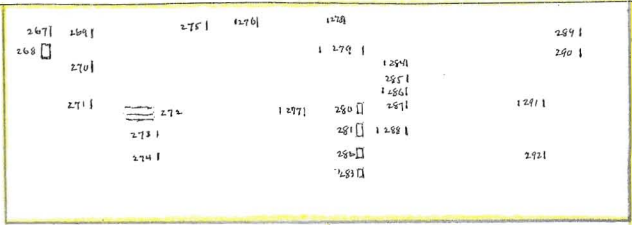

THE CHURCHYARD
1908

Scale 16 feet = 1 inch

≡ = Unmarked graves

Lych Gate

Church

Sector I

Sector II

Sector IV

Birdsall Map - with colored sectors

Sector III

THE CHURCHYARD
1908

Scale 16 feet = 1 inch
R.B.

≡ = Unmarked graves

Lych Gate

Church

Sector I